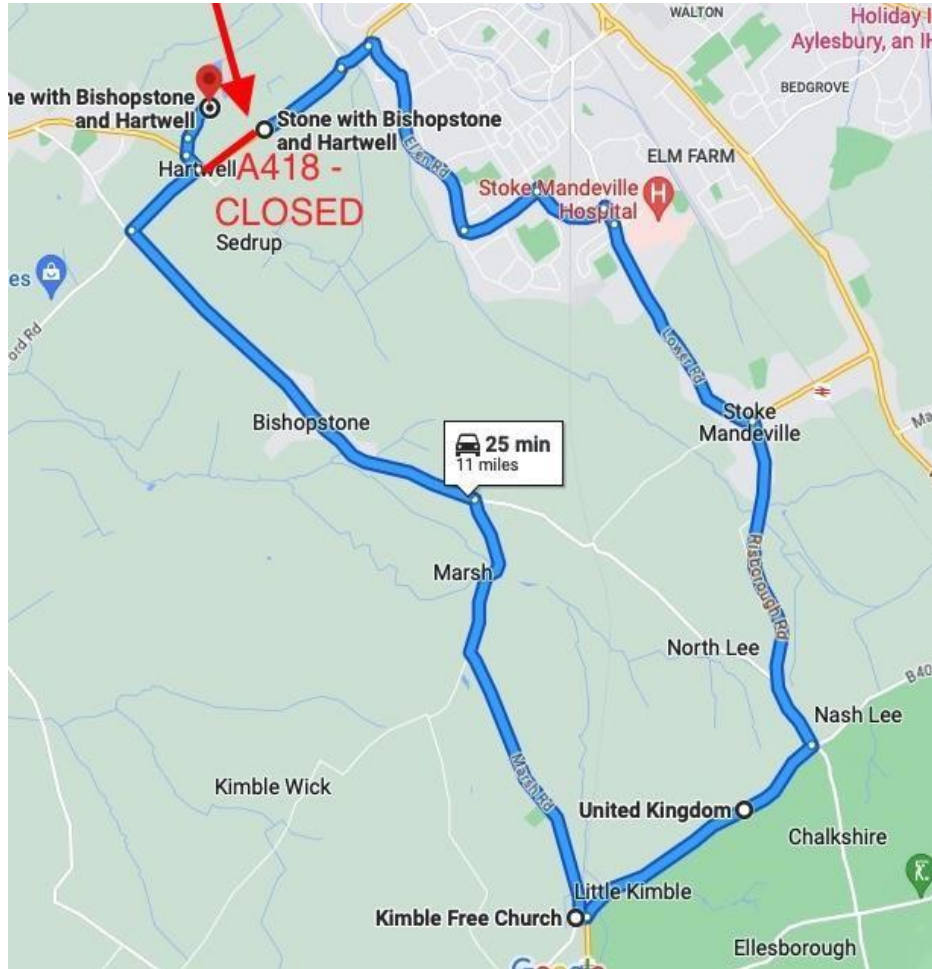

## A418 Road Closure (due to HS2)

We would suggest taking the M40 to Junction 7 and follow A329/A418 Thame/Aylesbury road until you reach the village of Stone. If travelling via Aylesbury, please follow below route to Hartwell House Hotel & Spa.

- Follow Oxford Rd/A418 to Ellen Road in Aylesbury
- Continue on Ellen Road.
- Take B4443 to Risborough Rd/A4010 to Stoke Mandeville
- Drive to Risborough Road/A4010
- Head SW on Risborough Rd/A4010 towards Mill Lane
- Turn right onto Grove Lane
- Head north-east on Grove Lane towards Marsh Road
- Continue straight onto Marsh Rd
- Turn left onto Bishopstone
- Turn right onto Portway Rd
- Turn left onto Oxford Rd/A418
- Turn right after 0.1 mile, over bridge
- Bear right
- Arrive at Hartwell House Hotel & Spa